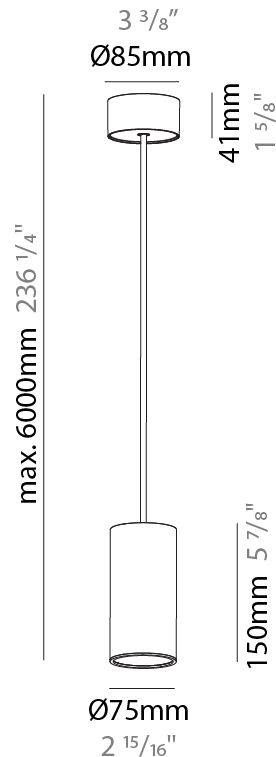

GENERAL

Series: Hangover
Subseries: Hangover Monopoint Surface Canopy
Brand: Prolicht
Division: Architectural
Mounting Type: Suspension
Mounting Location: Ceiling
Subcategory: Pendant

PHYSICAL

Shape: Cylinder
Diameter (mm): 75
Diameter (in): 2 ¹⁵/₁₆
Height (mm): 150
Height (in): 5 ⁷/₈
Max. Overall Height (mm): 2150
Max. Overall Height (in): 84 ⁵/₈
Light Distribution: Direct / Indirect
Diffuser: Shine Ring 0-6
Fixture Finish: SSR / BKV / CWI / CRY / HAB / LAG / UFT / ITA / RUA / RUR / MIC / FTG / MYG / TWT / LOD / PUS / FRO / FUP / KIA / POP / BLS / SPG / MEY / GOH / GUM / CHC / COM / ABZ / JAG / OBR / MOS / ROR
Fixture Material: Aluminum
Cable Details: 2000mm / 6000mm Cable in White / Black / Orange / Red

ELECTRICAL

Lamp Type: LED (Zhaga Standard)
Input Wattage (W): 10.9
Total Output Wattage (W): 9
Dimming: Non-Dimmable
Driver Included: Yes
Driver Location: Integrated
Driver Type: Constant Current
Driver Class: Class 2
Housing: ENCP3
Input Voltage (V): 120
Constant Current (MA): 500
Upon Request: Remote: 0-10Vdc dimming / Phase dimming 120Vac

LED

Number of LEDs: 2
Color Temperature (°K): 2700 / 3000 / 4000
Max. Delivered Lumen (lm): 911
CRI: >90 CRI
Efficiency (%): 86
Lamp Life (hrs): 50000

OPTICAL

Reflector: 18 / 36 / 52

RATINGS AND CERTIFICATIONS

Certified By: Certified for North American Standards
IP rating: IP20